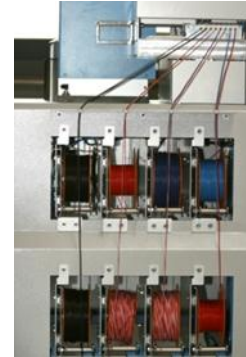

## Exmore PWA Cabling assistent

- Higher quality at lower cost
- Lower productiontime 30 – 40%
- Automatic wire change up to 8 different wires
- No need to read the cabling plan